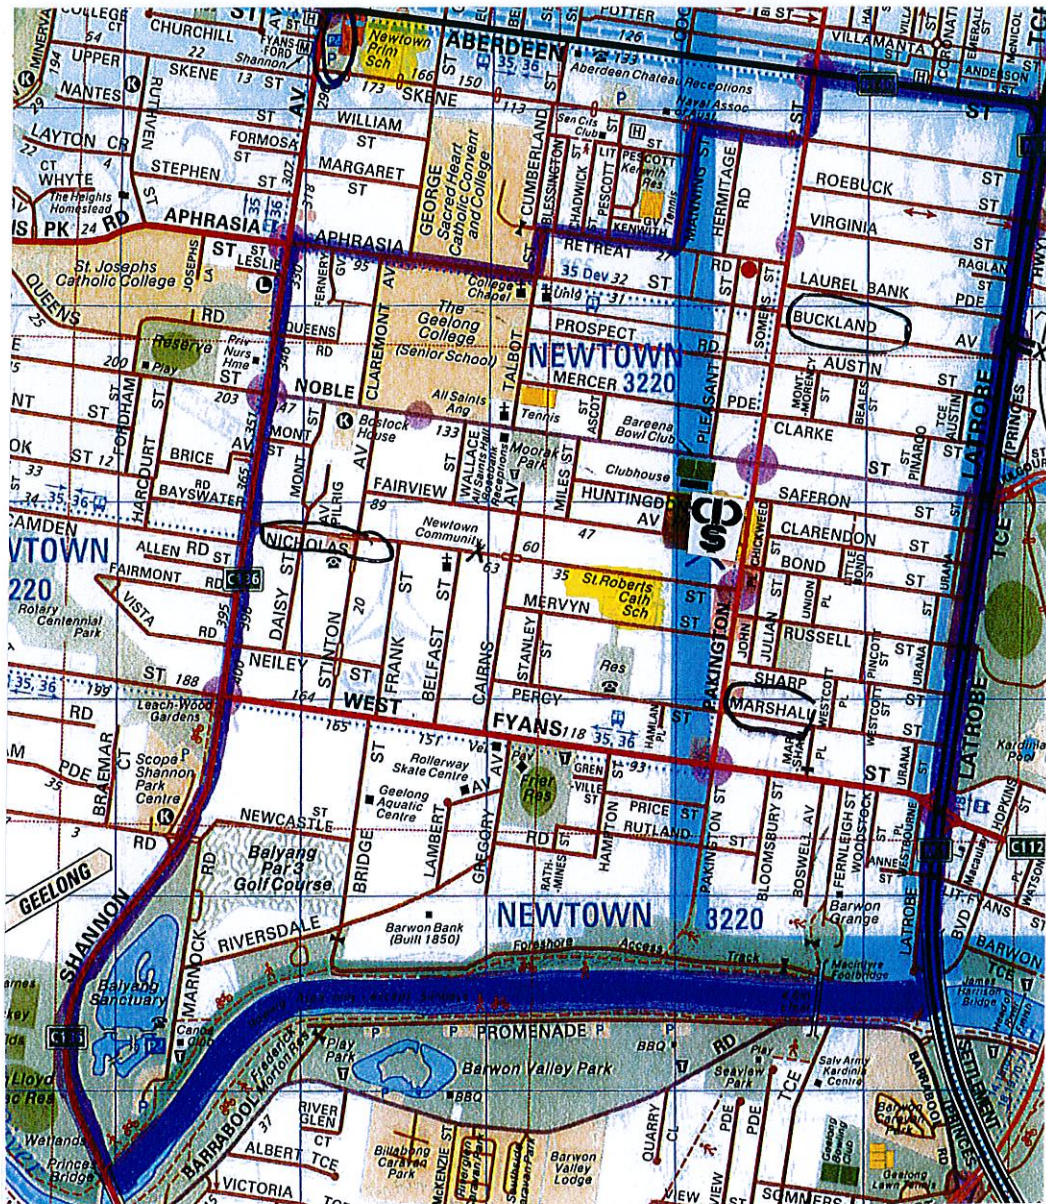

# Chilwell Primary School No.2061

“Learning for Life”

School Enrolment Zone (ratified April 2012)

**Enrolment Boundaries:**

- South Boundary:** Barwon River
- East Boundary:** La Trobe Terrace - (from Barwon River to Aberdeen Street)
- West Boundary:** Shannon Avenue - (from Barwon River to Aphrasia Street)
- North Boundary:** Aphrasia Street to Talbot Street →  
Talbot Street to Retreat Road →  
Retreat Road to Manning Street →  
Manning Street to Skene Street →  
Skene Street to Pakington Street →  
Pakington Street to Aberdeen Street →  
Aberdeen Street to La Trobe Terrace. →

The borders of the enrolment zone are indicative. The school, under DEECD guidelines/policy adheres to the placement of children to their nearest school when deciding eligibility.